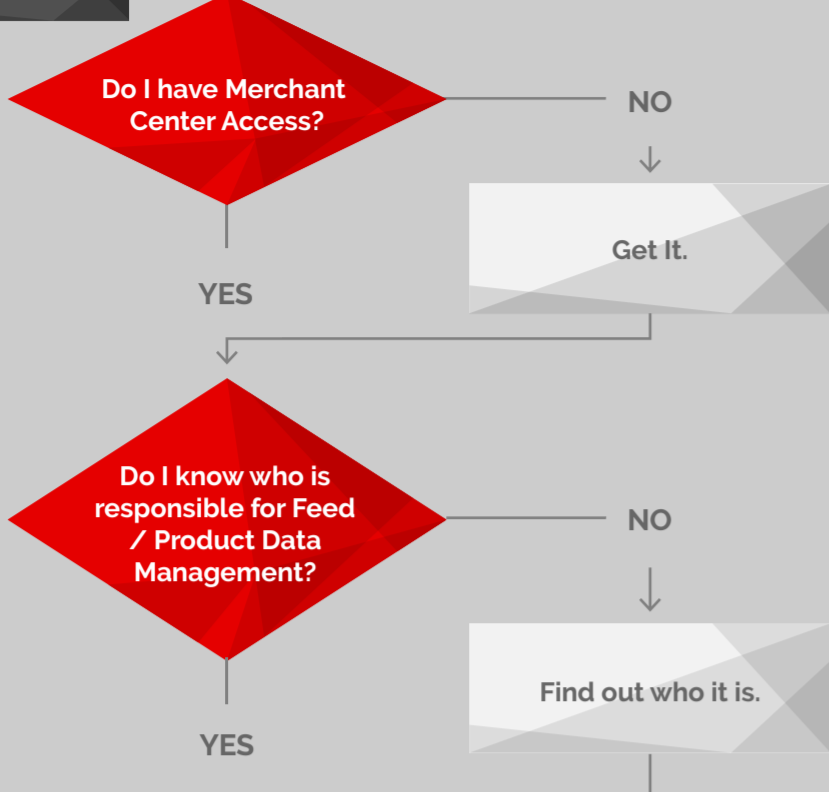

START

INITIAL PROCESS

GOOGLE SHOPPING FEED SURVIVAL GUIDE

RECURRING PROCESS

web republic

+41 44 542 90 60
 adwords@webrepublic.com
 webrepublic.com
 @webrepublic