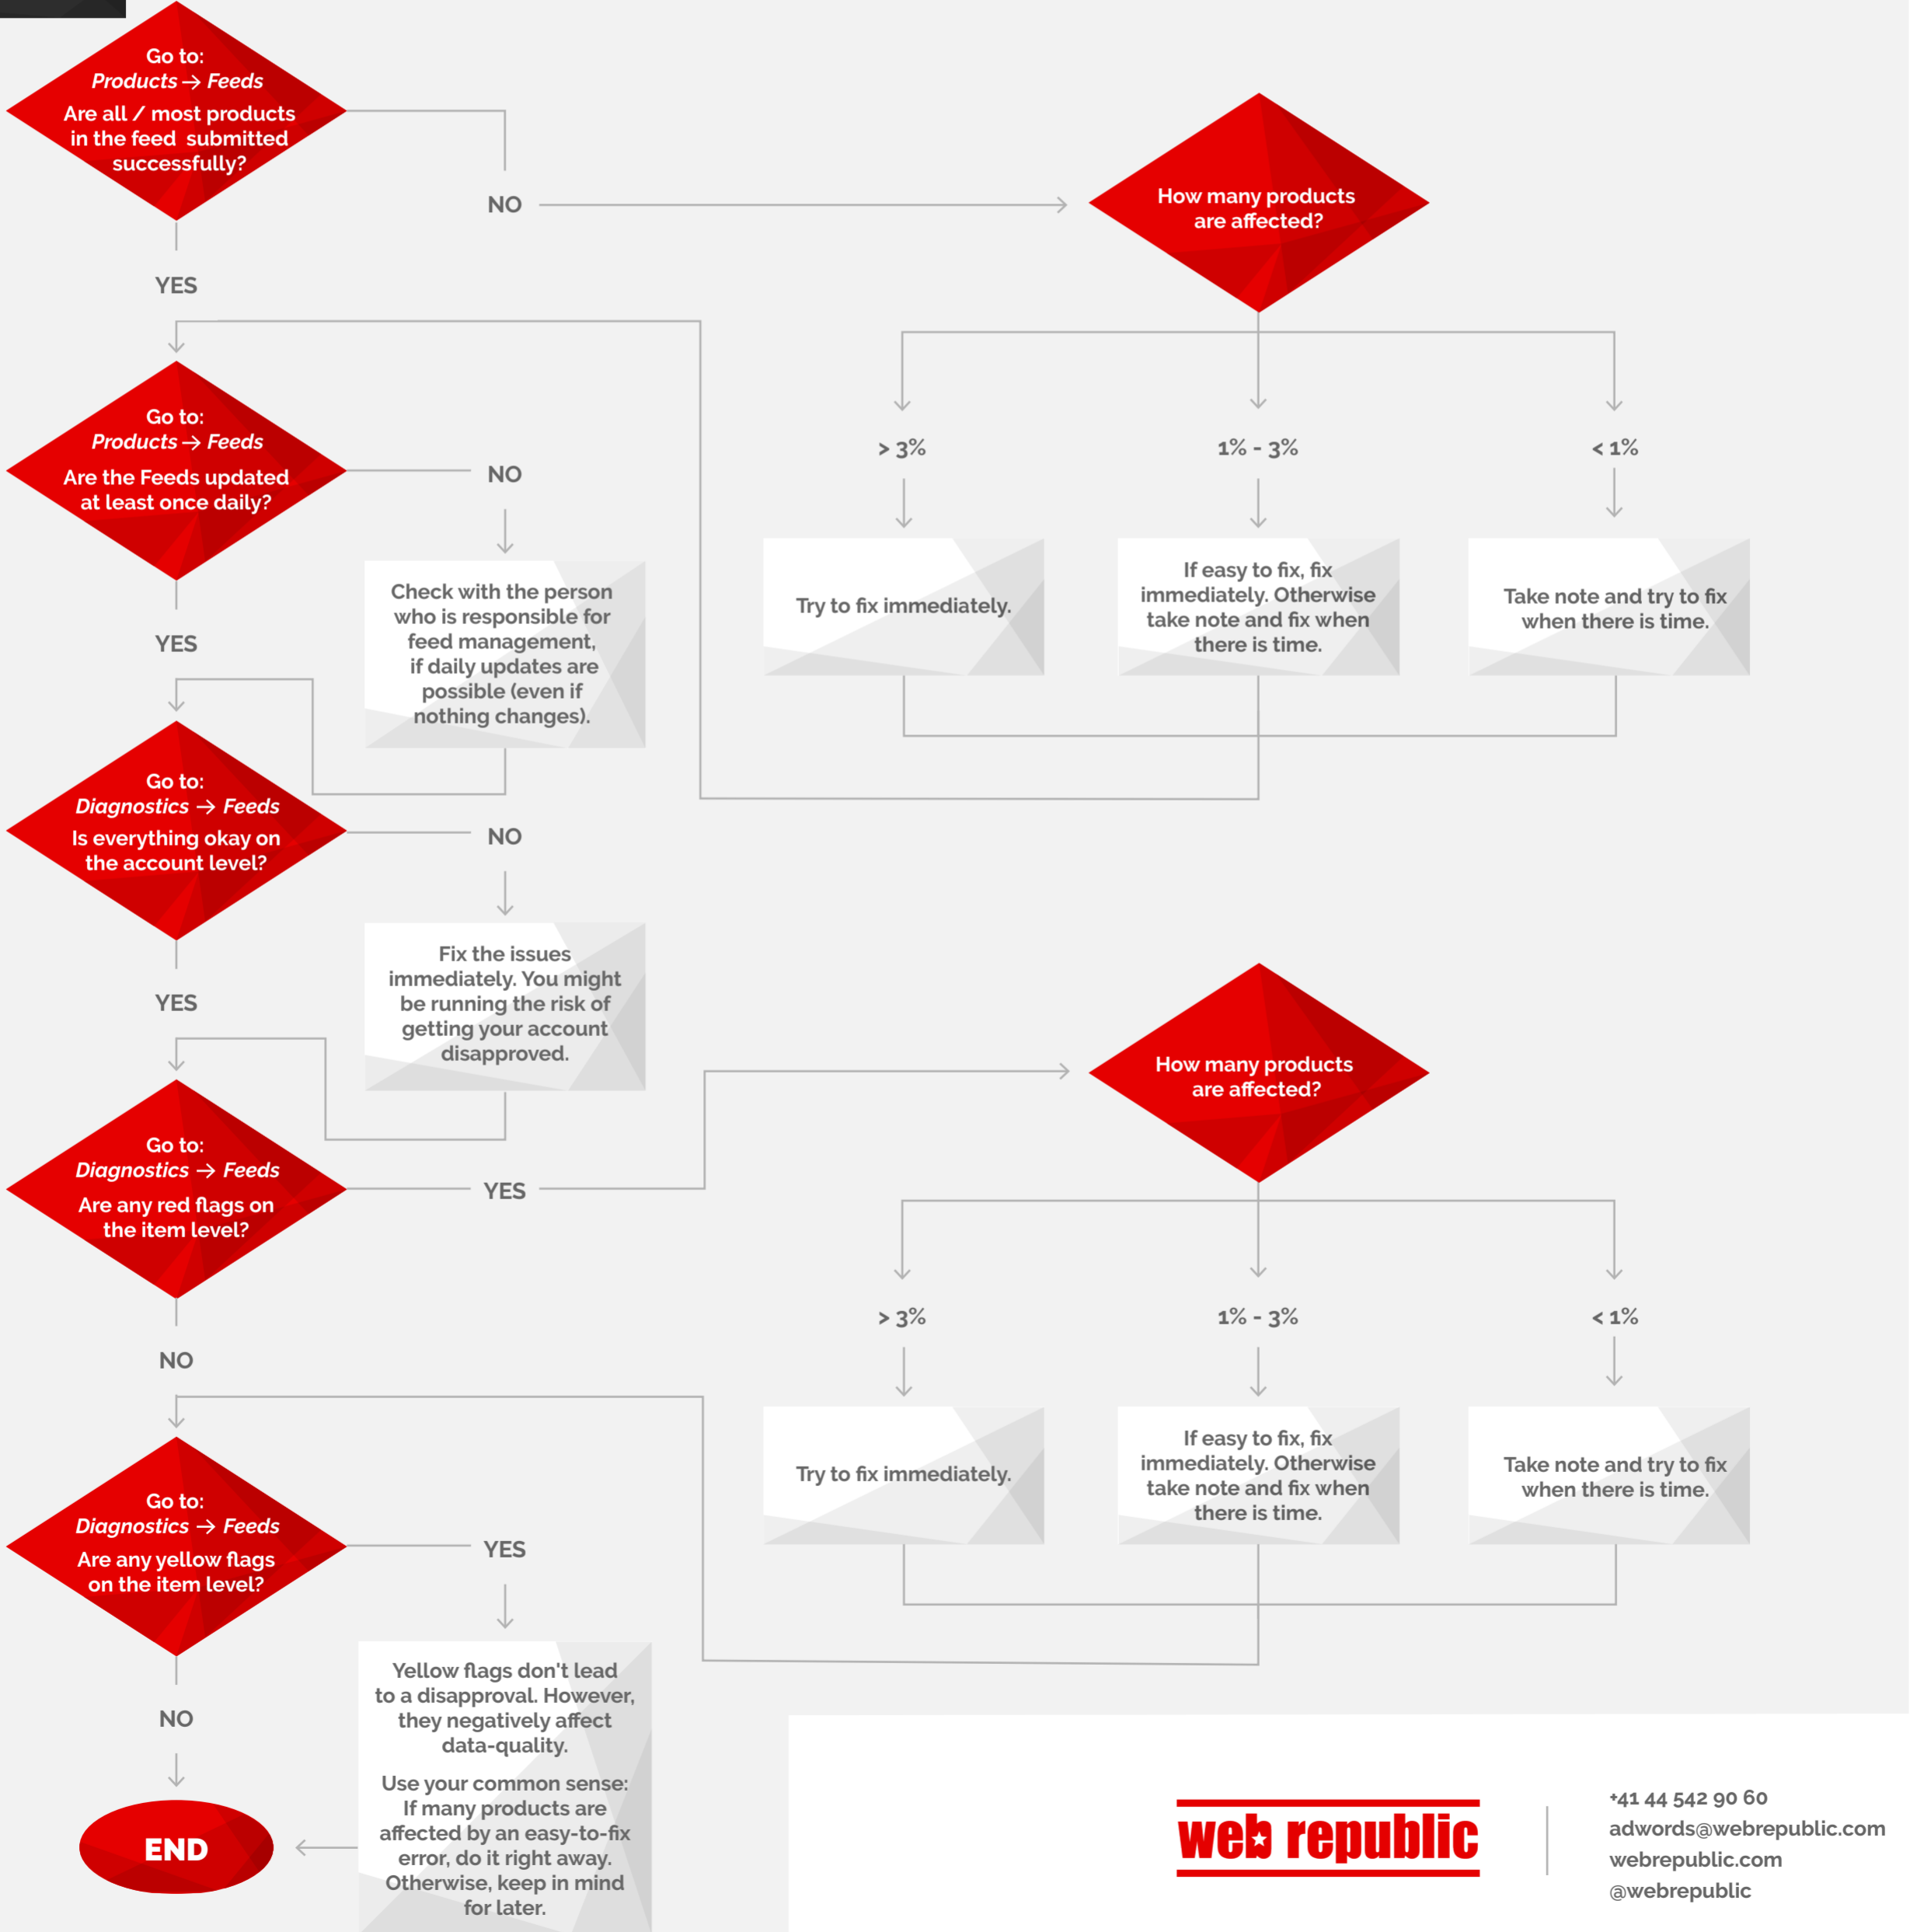

START

INITIAL PROCESS

GOOGLE SHOPPING FEED SURVIVAL GUIDE

RECURRING PROCESS

web republic

+41 44 542 90 60
 adwords@webrepublic.com
 webrepublic.com
 @webrepublic